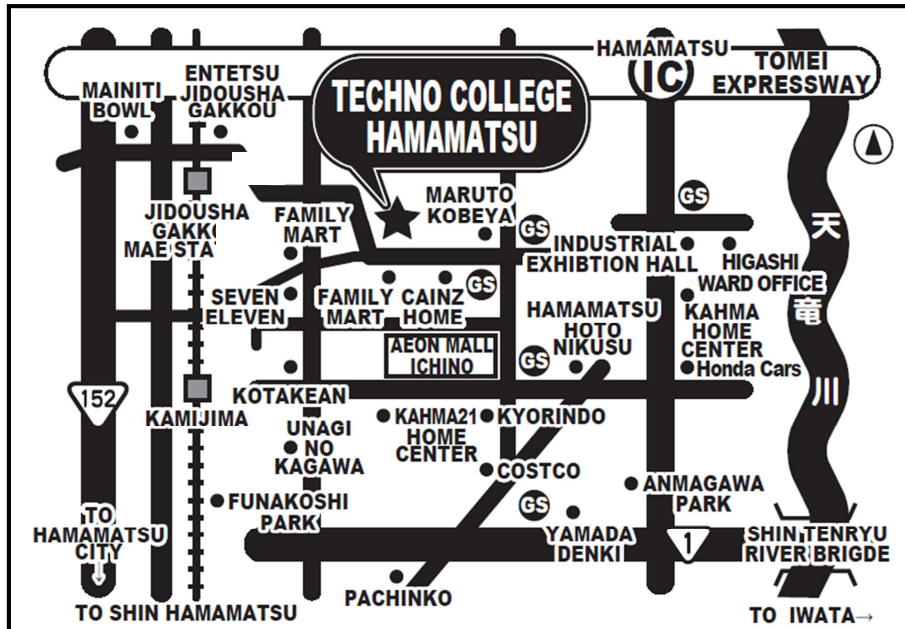

英語版 選考会場

HAMAMATSU TECHNO COLLEGE

〒435-0056

HAMAMATSU TECHNO COLLEGE

☎ 053-462-5602

Train : Alight at "Jidousha Gakkou-mae" Station on the Entetsu Line. It's a 15 min walk from there.

Entetsu Bus : From Hamamatsu Station, take Bus 74 or 77 and alight at "Aeon Mall Ichino." It's a 3 min walk from there.

Private car : About 20 minutes from JR Hamamatsu Station
About 15 minutes from Hamamatsu Interchange Tomei Expressway

For Inquiries

Please call the training department of Hamamatsu Techno College at ☎053-462-5602